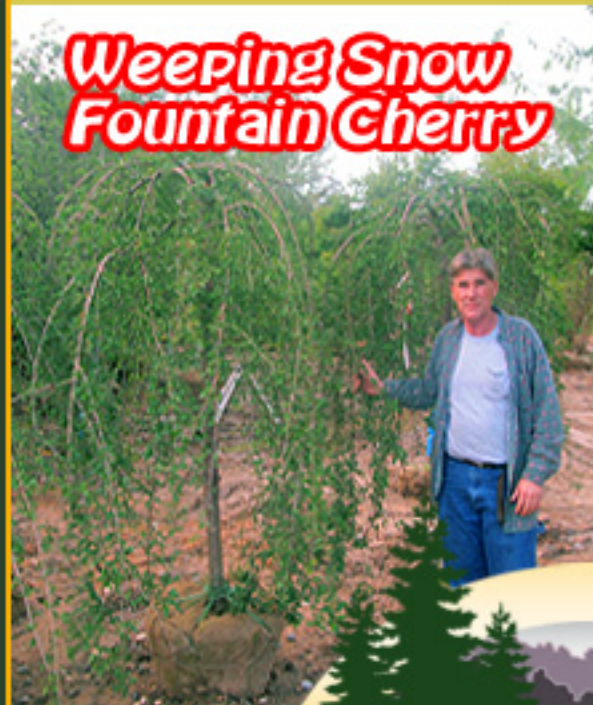

ROGER COFFEY
& SONS, INC.

WHOLESALE NURSERY

Over 50 years
in the Nursery
Industry

Pre-Dug
Sale

cornus florida
Cherokee Princess

carpinus betulus
Columnaris

cercidiphyllum
japonica Katsura

liquidambar
styraciflua Slender
Silhouette

Call for pricing, **(828) 759-7157**

www.rogercoffeyandsons.com

**Weeping Snow
Fountain Cherry**

Star Magnolia

Over 50 Years Experience

**3" Constellation
Dogwood**

2" Ivory Silk Lilac

Save With Our Pre-Dug Nursery Stock!
Call for Pricing: (828) 759-7157